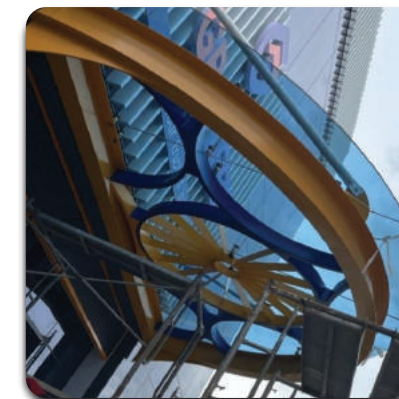

HỆ THỐNG MÁI ĐÓN, MÁI LẤY SÁNG

LIGHT ROOF, CLOSED ROOF SYSTEM

CANOPY – MÁI ĐÓN KÍNH GIẢI PHÁP CHO CÔNG TRÌNH CỦA BẠN: CANOPY – GLASS ROOF SOLUTION FOR YOUR PROJECT:

- Sử dụng canopy mái kính giúp che mưa, nắng, mang tính thẩm mỹ cao.
  Using a glass roof canopy helps protect against rain and sun and is highly aesthetic.
- Mái canopy làm bằng kính sự lựa chọn hoàn hảo trong trang trí ngoại thất.
  Canopy roof made of glass is the perfect choice for exterior decoration.
- Canopy thường được sử dụng trong nhiều công trình xây dựng khác nhau từ nhà ở dân dụng đến các dự án chung cư, văn phòng cao tầng, các dự án nhà xưởng công nghiệp.
  Canopy is often used in many different construction projects from residential housing to apartment projects, high-rise offices, to industrial factory projects.