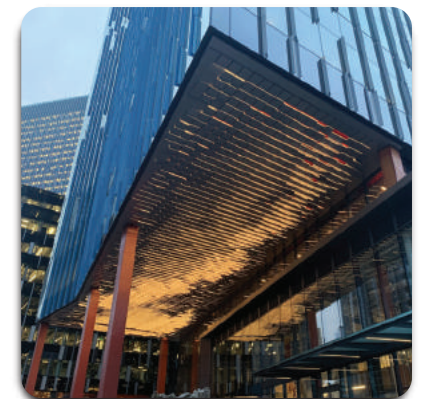

HỆ THỐNG MÁI ĐÓN, MÁI LẤY SÁNG

LIGHT ROOF, CLOSED ROOF SYSTEM

CANOPY – MÁI ĐÓN KÍNH GIẢI PHÁP CHO CÔNG TRÌNH CỦA BẠN: CANOPY – GLASS ROOF SOLUTION FOR YOUR PROJECT:

- Sử dụng canopy mái kính giúp che mưa, nắng, mang tính thẩm mỹ cao.
  Using a glass roof canopy helps protect against rain and sun and is highly aesthetic.
- Mái canopy làm bằng kính sự lựa chọn hoàn hảo trong trang trí ngoại thất.
  Canopy roof made of glass is the perfect choice for exterior decoration.
- Canopy thường được sử dụng trong nhiều công trình xây dựng khác nhau từ nhà ở dân dụng đến các dự án chung cư, văn phòng cao tầng, các dự án nhà xưởng công nghiệp.
  Canopy is often used in many different construction projects from residential housing to apartment projects, high-rise offices, to industrial factory projects.